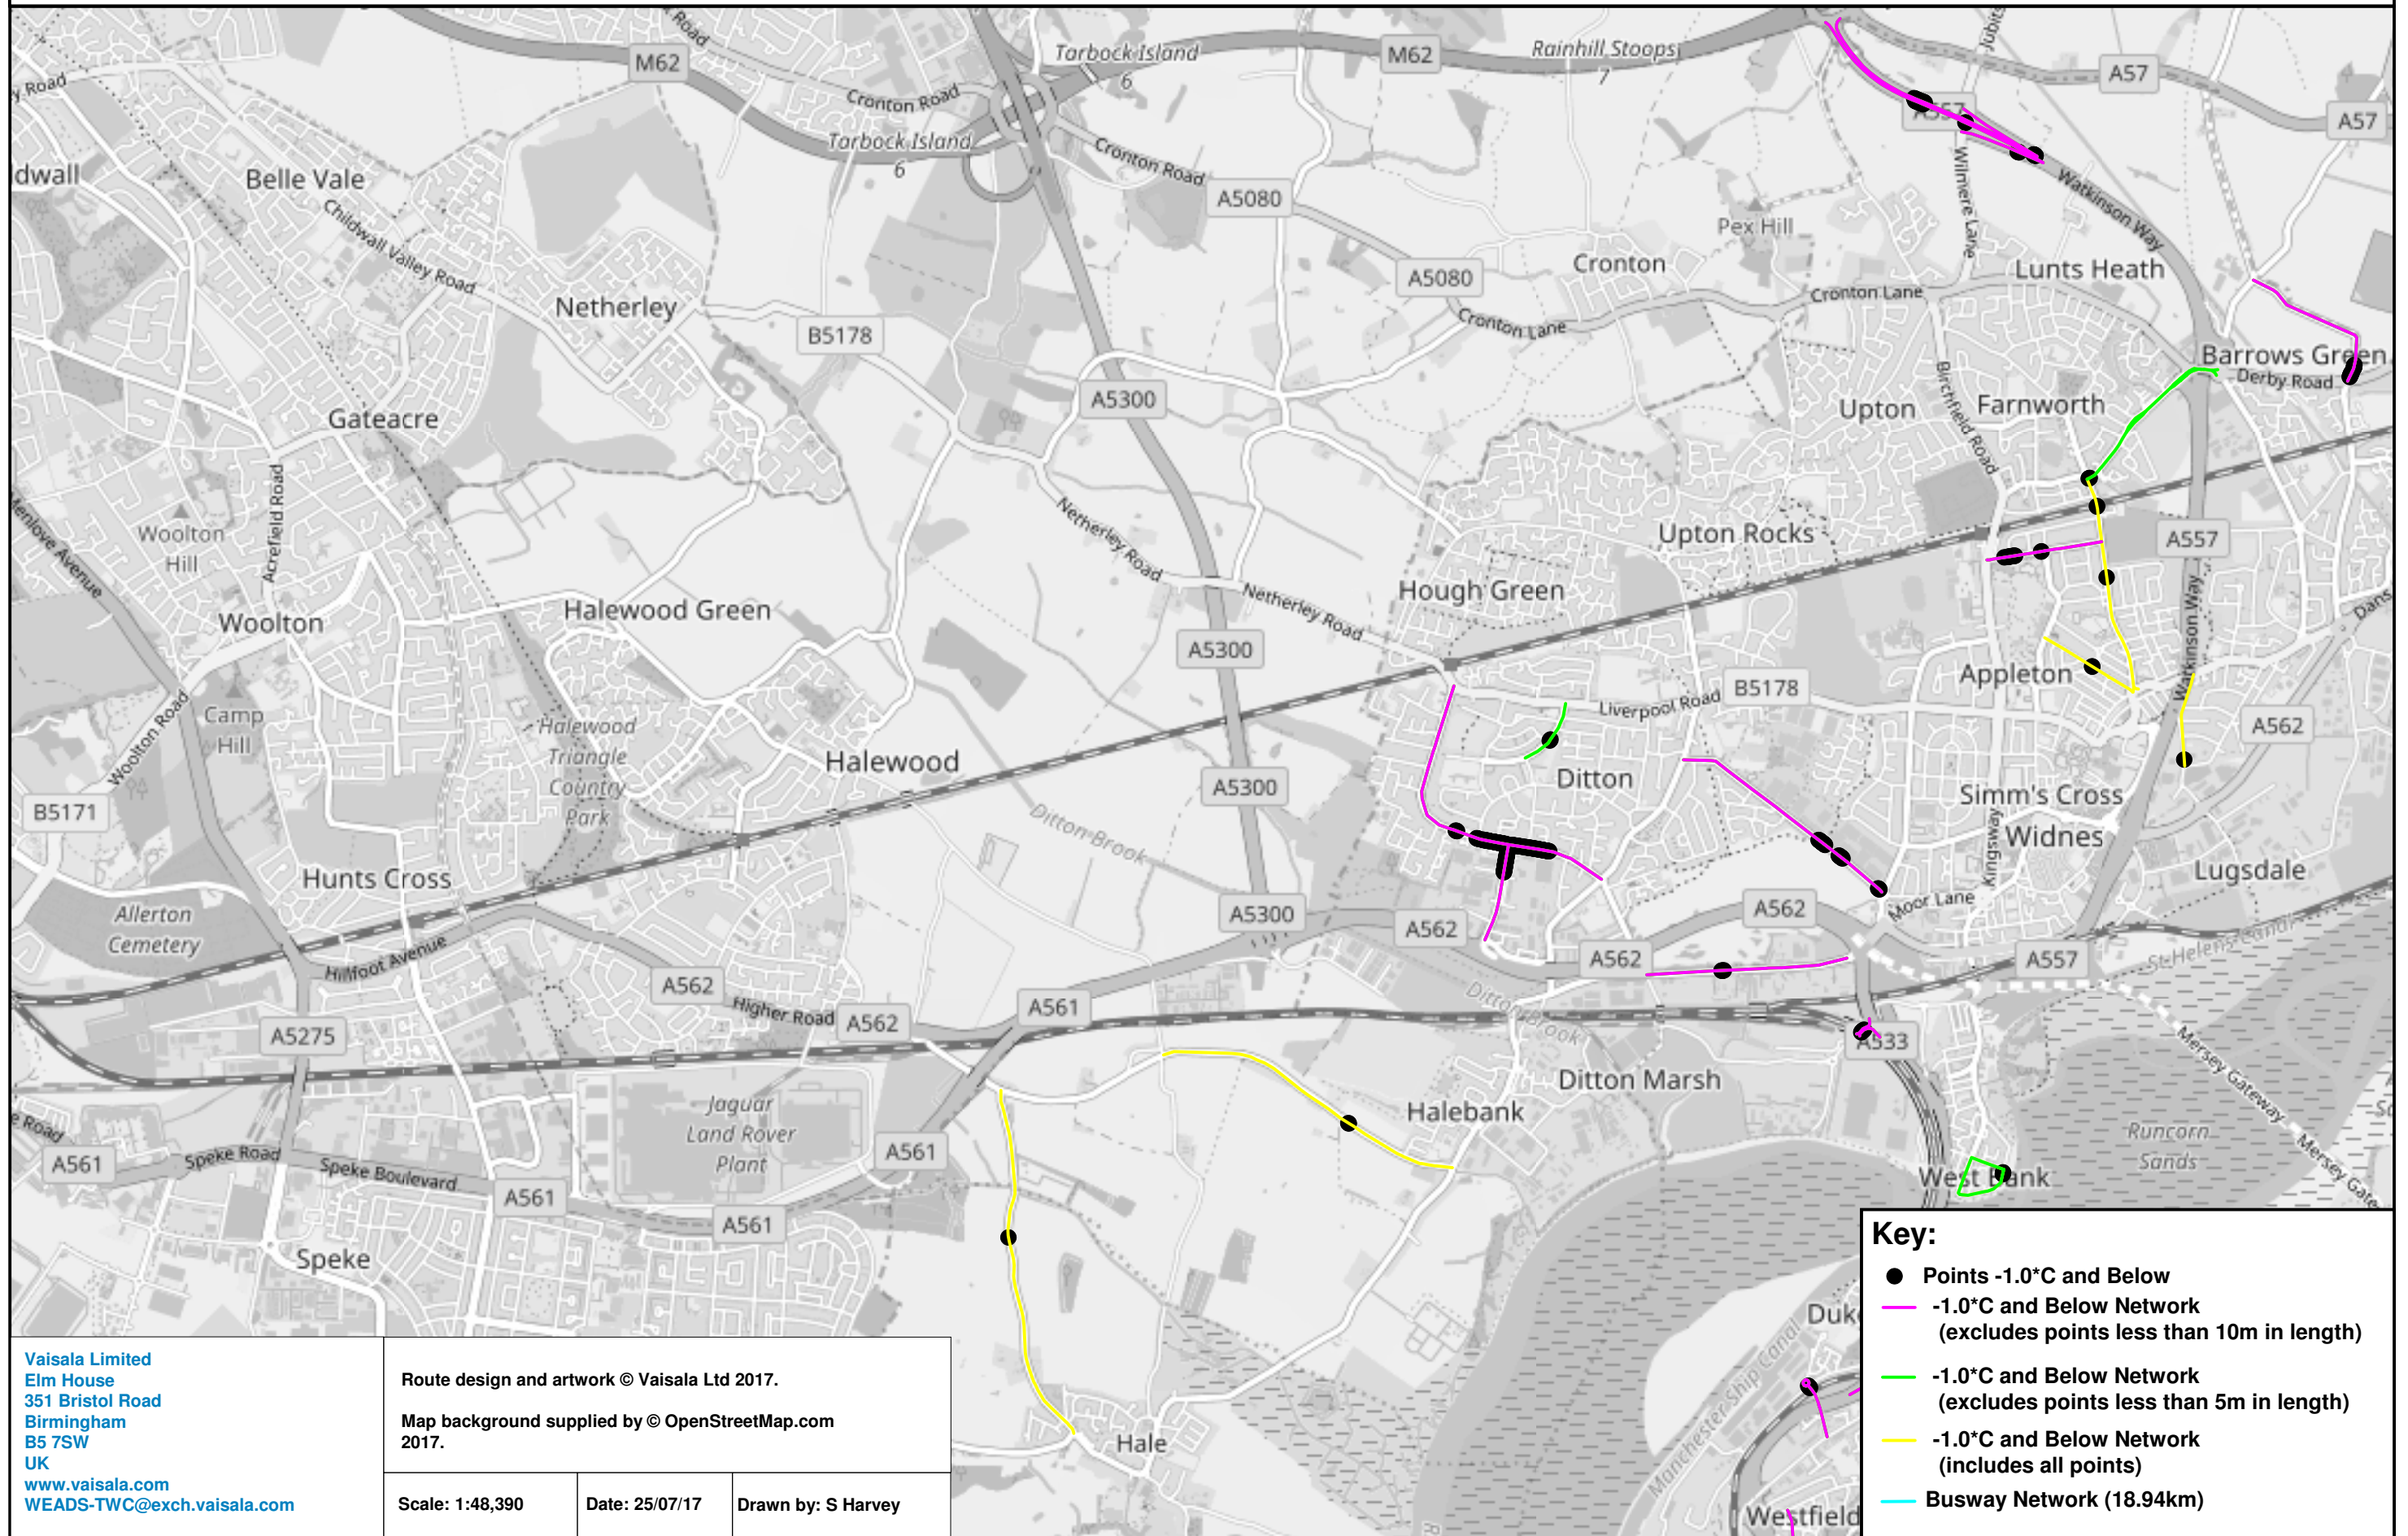

HALTON BOROUGH COUNCIL: WIDNES POTENTIAL COLD NETWORK (JULY 2017) (-1.0°C & COLDER THAN WS - EXCLUDES POINTS LESS THAN 5M & 10M IN LENGTH)

Key:

- Points -1.0°C and Below
- -1.0°C and Below Network (excludes points less than 10m in length)
- -1.0°C and Below Network (excludes points less than 5m in length)
- -1.0°C and Below Network (includes all points)
- Busway Network (18.94km)

Vaisala Limited
Elm House
351 Bristol Road
Birmingham
B5 7SW
UK
www.vaisala.com
WEADS-TWC@exch.vaisala.com

Route design and artwork © Vaisala Ltd 2017.
Map background supplied by © OpenStreetMap.com 2017.

Scale: 1:48,390	Date: 25/07/17	Drawn by: S Harvey
-----------------	----------------	--------------------